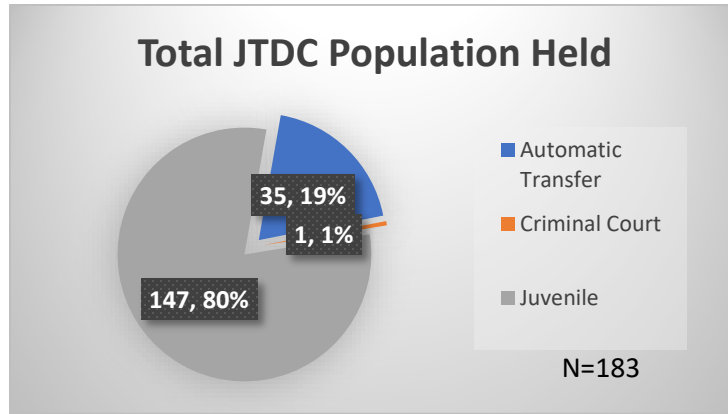

## Demographics for JTDC Population

### Wednesday Morning Midnight Count

Total # of probation Involved youth<sup>1</sup>: 1,182

<sup>1</sup> Probation Active: Any youth who is pending sentencing with an active social history, has been formally placed on probation or supervision with Cook County Juvenile Probation on the date of the report.