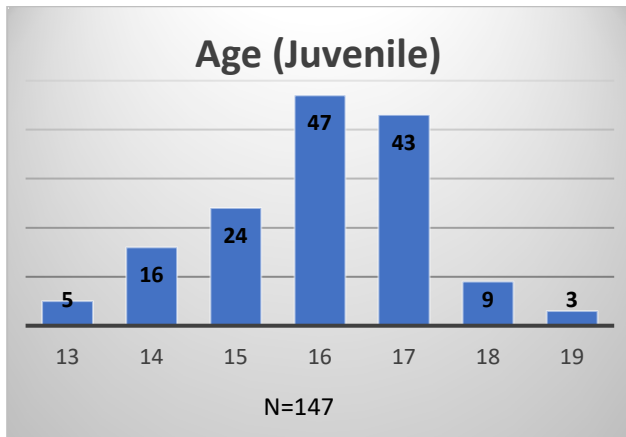

### Wednesday Morning Midnight Count

Total # of probation Involved youth<sup>1</sup>: 1,182

<sup>1</sup> Probation Active: Any youth who is pending sentencing with an active social history, has been formally placed on probation or supervision with Cook County Juvenile Probation on the date of the report.