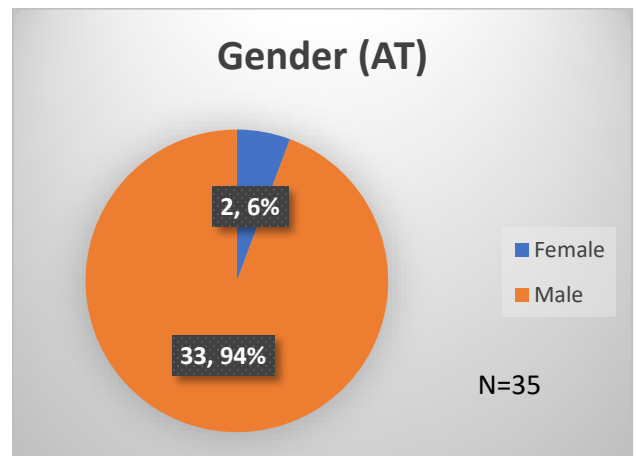

## Demographics for JTDC Population

### Wednesday Morning Midnight Count

Total # of probation Involved youth<sup>1</sup>: 1,182

<sup>1</sup> Probation Active: Any youth who is pending sentencing with an active social history, has been formally placed on probation or supervision with Cook County Juvenile Probation on the date of the report.