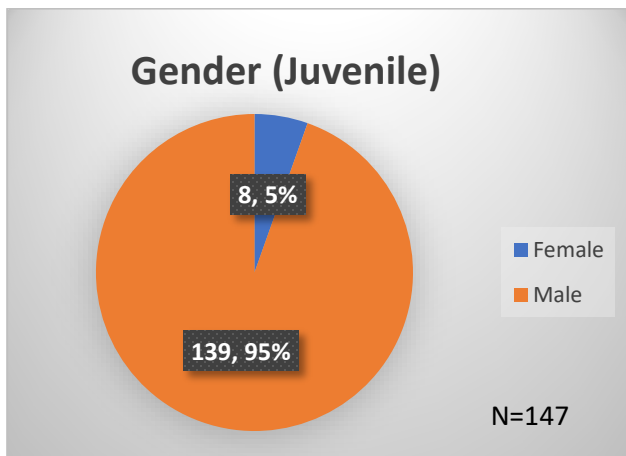

### Wednesday Morning Midnight Count

Total # of probation Involved youth<sup>1</sup>: 1,182

<sup>1</sup> Probation Active: Any youth who is pending sentencing with an active social history, has been formally placed on probation or supervision with Cook County Juvenile Probation on the date of the report.